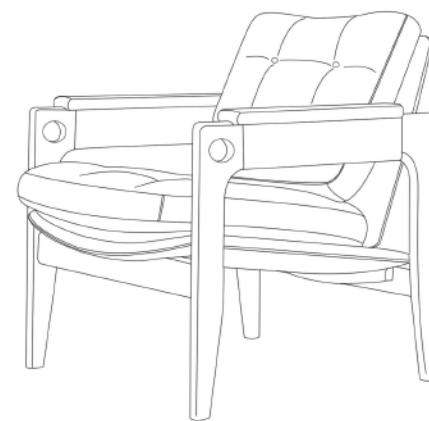

TPZ055

Name: Yuanshan leisure sofa chair

Series: Leisure Chair Series

Material: North American imported ash wood

Painting: PU primer, odorless environmentally friendly paint (whole body polished)

Size: 74*73*76cm, seat height 47cm

Packing: 76*75*78 (1 piece)

Net weight: 21.2kg