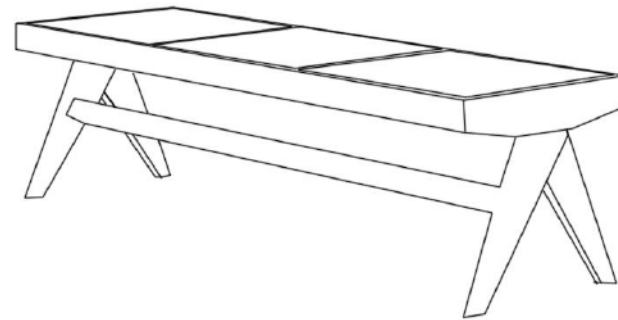

# TPZ074

Name: Chandigarh bench

Series: Dining Room Sofa

Material: Red cherry + Indonesian water rattan

Finish: Wood wax oil

Size: 137\*46\*39cm

Packing: 147\*58\*12cm

net weight:7.9kg