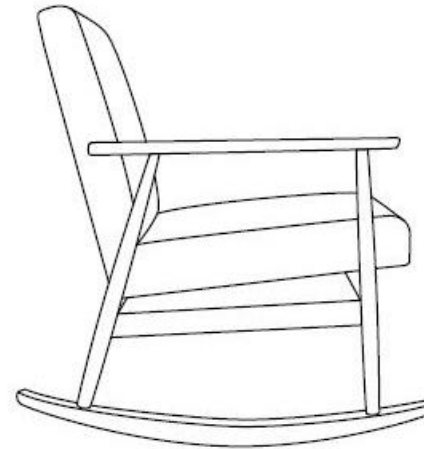

TPZ006

Name: LEHUO rocking chair

Series: Single leisure sofa chair

Material: North American imported ash wood (top quality, no auxiliary materials), 35 density cotton, imported larch

Coating: PU primer, water-based topcoat (whole body polished)

Size: (length*width*height) 62*78*81 cm, sitting height 47cm

Packing: 65*73*65cm (disassembled)

Net weight: 11.2kg