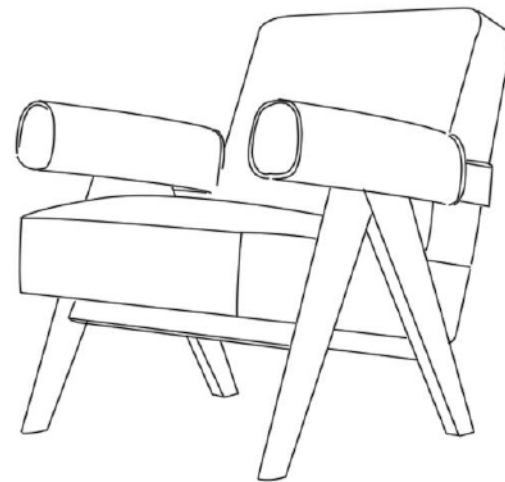

# TPZ094

Name: Chandigarh Sofa Chair

Series: Lounge Chair

Material: ash wood + silicone

Painting: paint + whole body polishing

Size: 75\*79\*81cm, seat height 44cm

Package:75\*83.5\*83.5cm