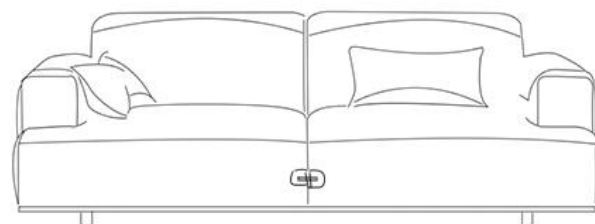

TPZ007-A

Name: BONI sofa (two-seater)

Series: Sofa Series

Materials: larch, 40-density cotton, imitation cashmere, genuine leather, ash wood

Size: (length*width*height) 216*92*83cm, sitting height 43cm

Packing: 220*96*73cm

Net weight: about 45kg (too large, not measured yet, weight is about 1.4 times of similar models on the market)