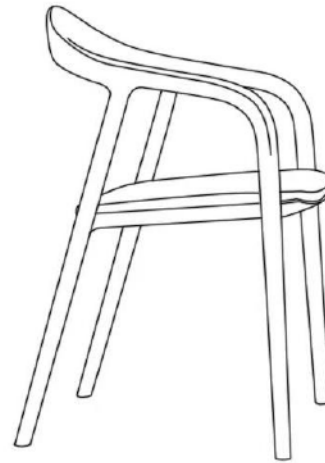

# TPZ084

Name: Somet

Series: Lounge Chair

Material: Ash wood

Size: 53\*51\*76cm, seat height 45cm

Packaging: 60\*56\*83cm (single sheet)

Net weight: 6.98kg

# TPZ086

Name: Kaynut leisure chair

Series: Lounge Chair

Material: ash wood + kraft paper rope

Painting: paint + whole body polishing

Size: 59\*57.5\*83cm

Packing: 64.5\*63\*88cm (single sheet) / 67\*67\*89cm (double sheet)