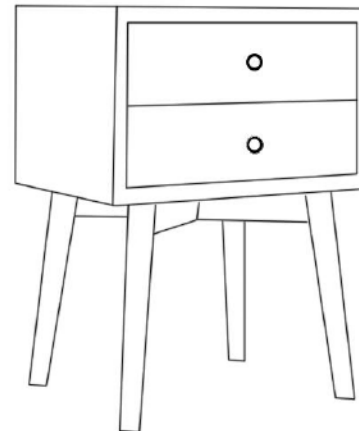

Size: 36.5\*45\*61cm

Packing: 54\*37\*39cm (1 piece)

Net weight: 12.1kg