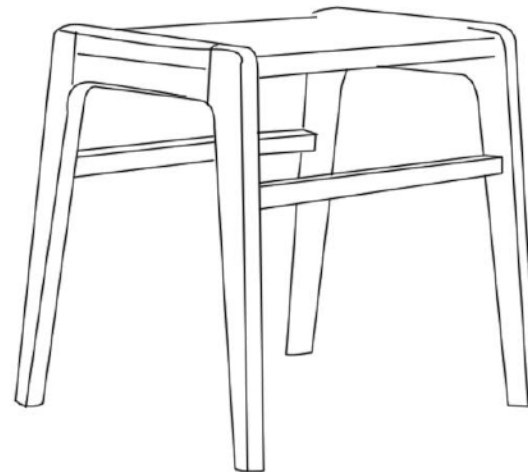

## TPZ080

Name: Saddle pedal

Series: Stool

Material: ash wood + tree paste leather

Size: 45\*39\*42H

Packing: 47\*41\*44.5CM

Net weight: 2.95kg