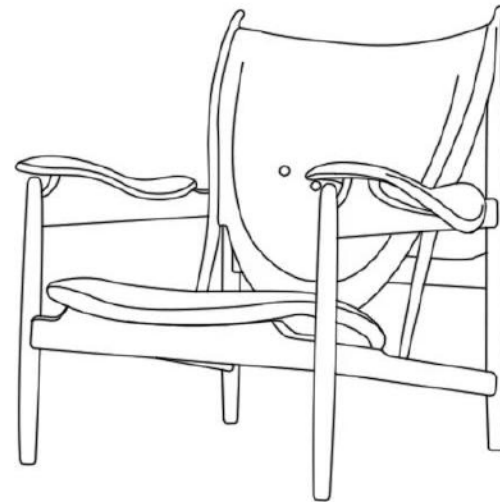

# TPZ089

Name: Kerry leisure chair

Series: Lounge Chair

Material: ash wood + canvas / microfiber leather

Painting: odorless environmentally friendly paint + whole body polishing

Size: 64\*65.5\*71cm, seat height 32cm