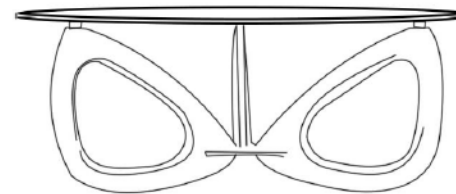

Size: 100cm diameter, 38.5cm height

Packing: 104\*104\*6 (tabletop)/45\*30\*9 (table legs)

Net weight: 27.6kg