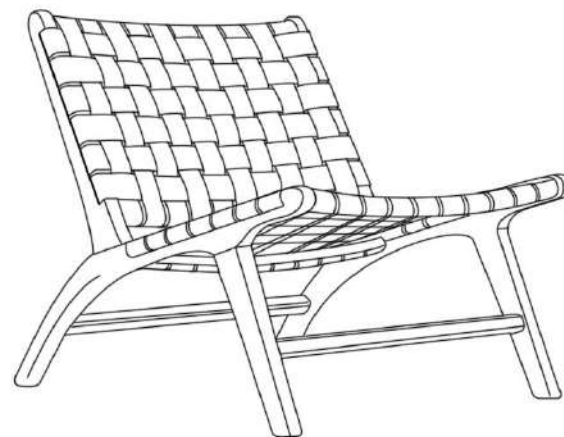

TPZ029A

Name: Saddle Chair

Series: Leisure Chair Series

Material: North American imported ash wood (top quality material, no auxiliary materials)

Coating: PU primer, water-based topcoat (whole body polished)

Leather: Kraft paper rope

Size: 66*80*69cm, seat height 40cm

Packing: 81.5*68*70.5cm

Net weight: 9.5kg