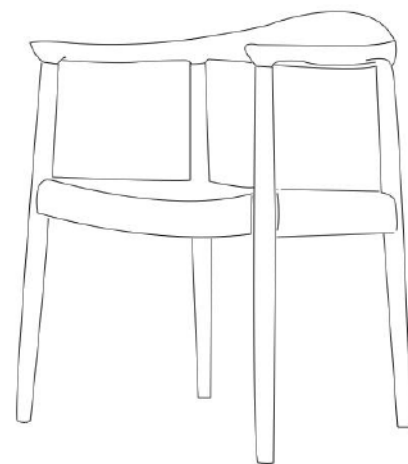

TPZ022B

Name: KENIDI Presidential dining chair

Series: Dining Chair Series

Material: North American imported ash wood, kraft paper rope

Coating: PU primer, water-based topcoat (whole body polished)

Size: (length*width*height) 63*56*76cm, sitting height 45cm

Packaging: 67*58*82.5cm (full package. 2 sheets/box)

Net weight: 5.2kg (1 piece)