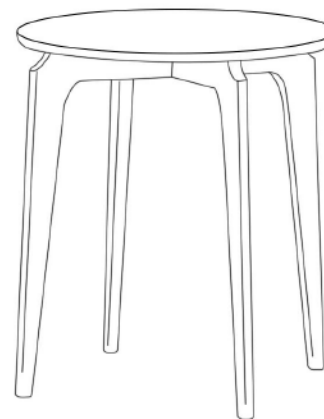

TPZ025

Name: Locke round edge coffee table

Series: Coffee table side table series

Material: North American imported ash wood (top quality material, no auxiliary materials)

Coating: PU primer, water-based topcoat (whole body polished)

Size: 50*56cm

Packing: 56.5*50.5*10.5cm

Net weight: 4.2kg