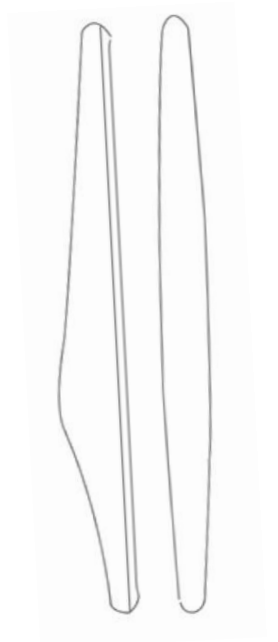

# TPZ002-1

Name: HANK Reading Chair (Wing Version)

Series: Single leisure sofa chair

Material: North American imported ash wood (top quality material, no auxiliary materials), 45 density high density cotton, down

Coating: PU primer, water-based topcoat (whole body polished)

Size: (length\*width\*height) 67\*70\*79cm, sitting height 44cm

Packaging: 72\*61\*38cm (disassembled), 77\*74\*75cm (completely packed)

Net weight: 14.7kg