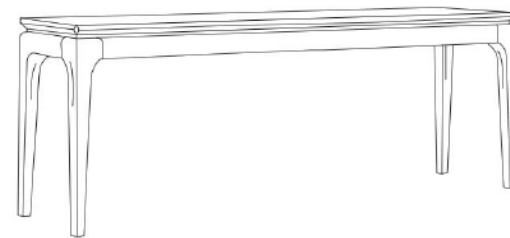

TPZ049

Name: Body-con long bench

Series: Stool Series

Material: North American imported ash wood

Painting: PU primer, odorless environmentally friendly paint (whole body polished)

Size: 120*28*43cm

Packing: 122*30*12cm (stool surface) / 35*40*10cm (stool feet)

Net weight: 9.5kg