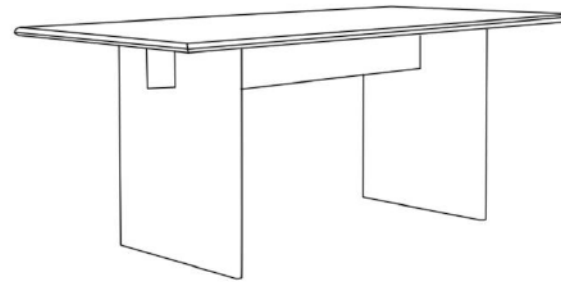

# TPZ101

Name: Sail dining table

Series: Dining table series

Material: Ash wood

Painting: odorless environmentally friendly paint + whole body polishing

Size: 180\*90\*74cm

Packaging: To be determined

Net weight: 62.78kg