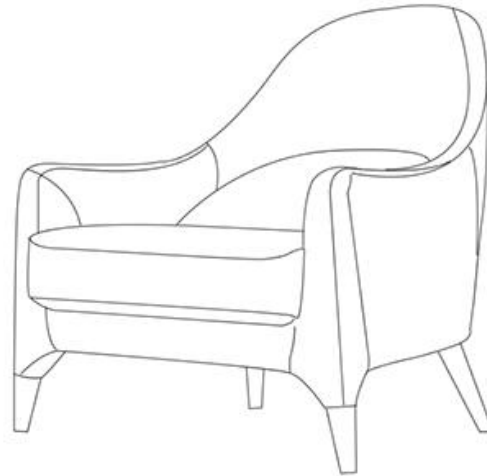

TPZ017

Name: LEIZ Leisure Chair

Series: Leisure Chair Benley Series

Material: high-density shaped cotton, fabric/microfiber leather/genuine leather, aluminum alloy

Size: (length*width*height) 71*80*84cm, sitting height 42cm

Packing: 73*80*86cm

Net weight: 29.5kg