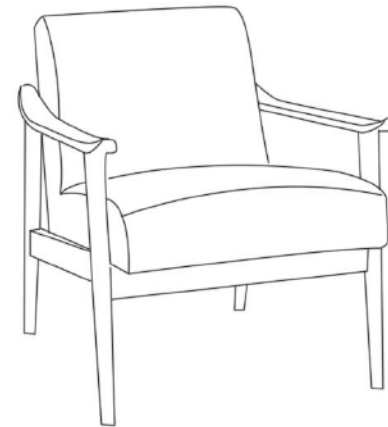

TPZ009

Name: WEST leisure chair

Series: Single leisure sofa chair

Material: North American imported ash wood (top quality), 35 density cotton, PU leather/fabric/genuine leather

Coating: PU primer, water-based topcoat (whole body polished)

Size: (length*width*height) 67*73*81 cm, sitting height 42cm

Packing: 78*72*68cm (disassembled)

Net weight: 14kg