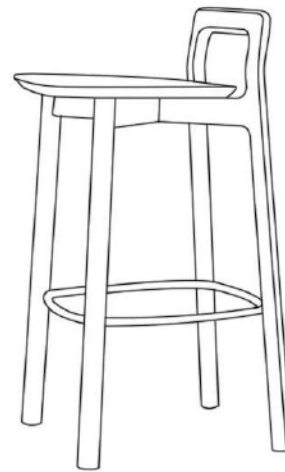

# TPZ082

Name: Qingshan Bar Chair

Series: Bar Chair

Material: ash wood + hardware

Size: 39\*40\*77, seat height 65cm

Packing: 40.5\*42.5\*79

Net weight: 5.4kg