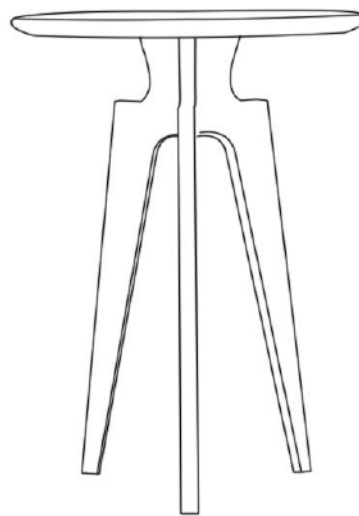

# TPZ099

Name: Semicircular Chair

Series: Dining Chair Series

Material: ash wood + microfiber

Painting: wood wax oil + whole body polishing

Size: 57\*53.5\*75cm, seat height 46cm

Packaging: Double sheet - 59\*55\*86cm Single sheet - 58\*54.5\*75.5cm