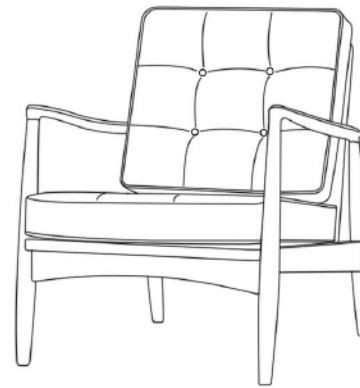

TPZ031

Name: Danmo leisure chair

Series: Leisure Chair Series

Material: North American imported ash wood (top quality material, no auxiliary materials)

Painting: PU primer, odorless environmentally friendly paint (whole body polished)

Leather: PU/genuine leather

Size: 62*81*87cm, seat height 40cm

Packing: 86*65*24.5cm +63.5*58.5*22.5cm

Net weight: 18kg