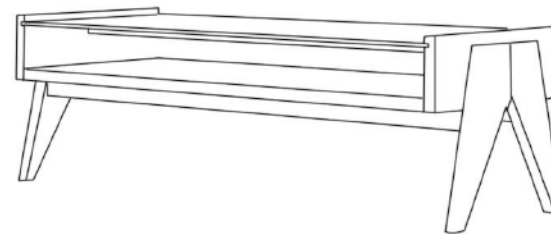

# TPZ076

Chandigarh Coffee Table (Glass Top)

Series: Living Room Coffee Table

Material: Cherry wood + tempered glass

Finish: Wood wax oil

Size: 123\*46\*38.5cm

Package:126\*62\*18cm

Net weight: 26kg