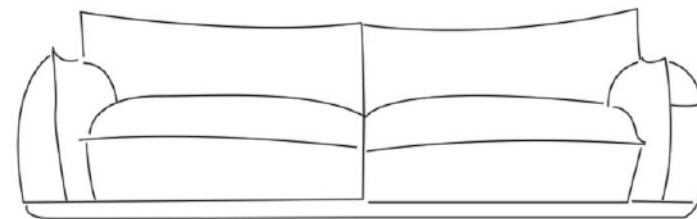

# TPZ078

Name: Lerong sofa

Series: Sofa

Material: Full leather (fixed color), high resilience sponge

Size: L250\*W97\*H70 (one seat width 97, depth 70)

Packing: 132\*103\*76=2pcs (disassembled)

Net weight: 68.84kg