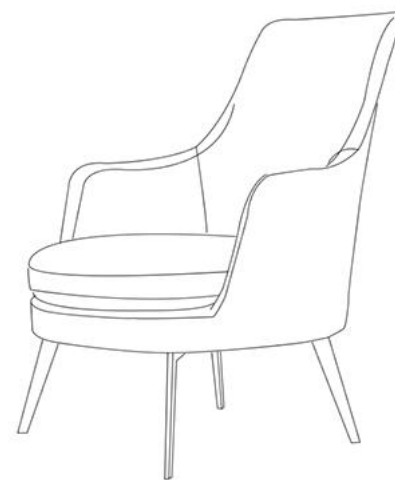

TPZ018

Name: FOLEI leisure chair

Series: Leisure Chair Benley Series

Material: high-density shaped cotton, fabric/microfiber/genuine leather, stainless steel feet

Size: (length*width*height) 65*78*85cm, sitting height 42cm

Packing: 68*80*87cm

Net weight: 19.2kg