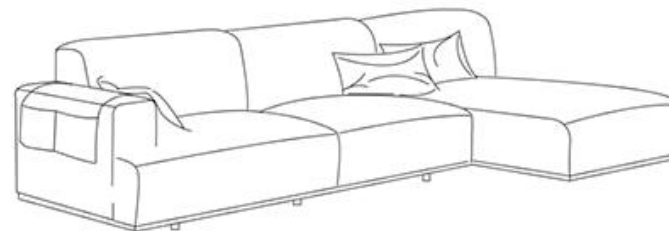

TPZ007-C

Name: BONI sofa (chaise longue)

Series: Sofa Series

Materials: larch, 40-density cotton, imitation cashmere, genuine leather, ash wood

Dimensions: (length*width*height) 278*92*83cm, seat height 43cm, chaise longue parameters 170*85cm

Packing: 198*96*73cm+178*89*73cm

Net weight: about 75kg (too large, not measured yet, weight is about 1.4 times of similar models on the market)