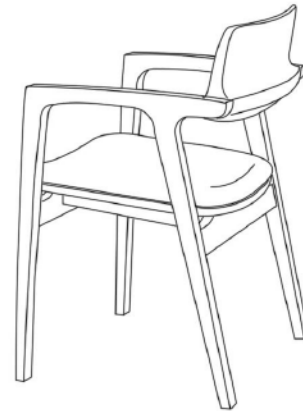

TPZ102

Name: Cudi dining chair

Series: Dining Chair Series

Material: ash wood + fabric

Painting: odorless environmentally friendly paint + whole body polishing

Size: 53*53*79*45cm

Packing: 55*55*81cm

Net weight: about 11kg