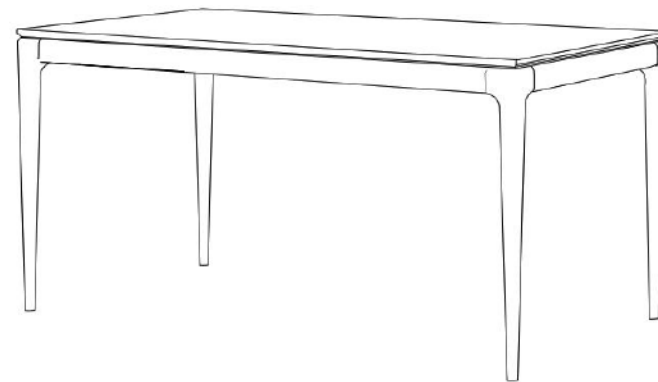

TPZ011

Name: ADELINE Adeline corset table

Series: Body-binding series

Material: North American imported ash wood (top quality material, no auxiliary materials)

Coating: PU primer, water-based topcoat (whole body polished)

Size: 150*85*75cm

Packing: 158*93*14cm (desktop), 16*16*75cm (foot)

Net weight: 31kg