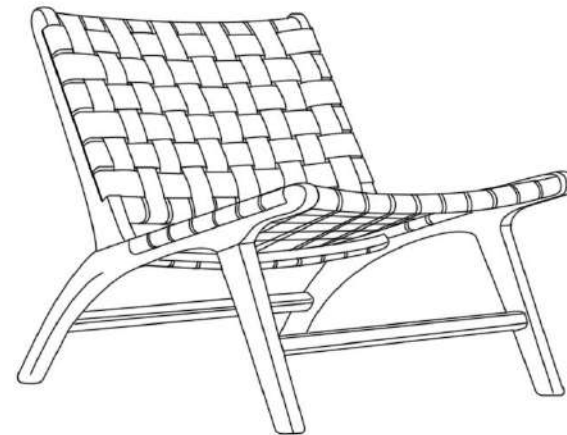

TPZ029B

Name: Saddle Chair

Series: Leisure Chair Series

Material: North American imported ash wood (top quality material, no auxiliary materials)

Coating: PU primer, water-based topcoat (whole body polished)

Leather: Saddle leather

Size: 66*80*69cm, seat height 40cm

Packing: 81.5*68*70.5cm

Net weight: 6.94kg