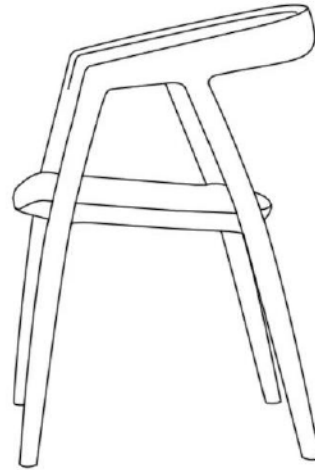

# TPZ083

Name: Batu Chair

Series: Lounge Chair

Material: Ash wood

Size: 54\*54\*77cm

Packaging: 57\*55\*78cm (single sheet)

65\*59\*80cm (double sheet)

Net weight: 7.6kg

# TPZ084

Name: Somet

Series: Lounge Chair

Material: Ash wood

Size: 53\*51\*76cm, seat height 45cm

Packaging: 60\*56\*83cm (single sheet)

Net weight: 6.98kg