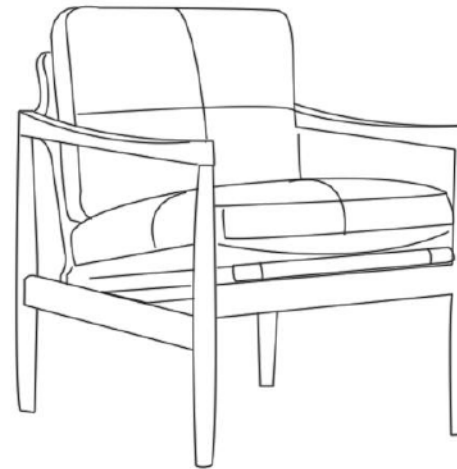

TPZ002

Name: HANK Reading Chair

Series: Single leisure sofa chair

Material: North American imported ash wood (top quality material, no auxiliary materials), 45 density high density cotton, down

Coating: PU primer, water-based topcoat (whole body polished)

Size: (length*width*height) 67*70*79cm, sitting height 44cm

Packaging: 72*61*38cm (disassembled), 73*72*74cm (completely packed)

Net weight: 14.7kg