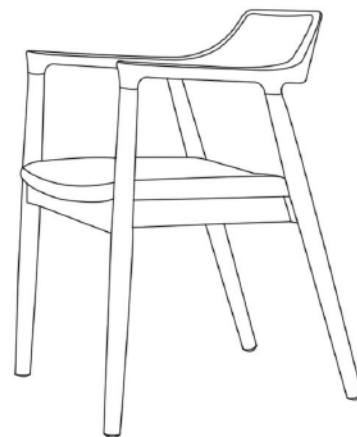

TPZ036

Name: Hiroshima Chair

Series: Dining Chair Series

Material: North American imported ash wood

Painting: PU primer, odorless environmentally friendly paint (whole body polished)

Accessories: multilayer board + 40 density sponge

Size: 55*51*73*43cm

Packaging: 81*62*65 (2 sheets/box)

Net weight: 6.05kg (1 piece)