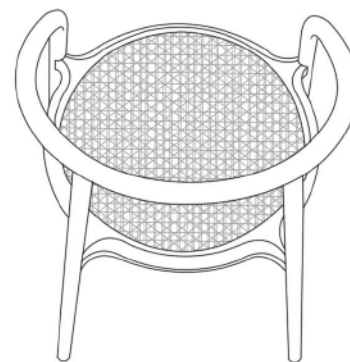

TPZ035

Name: Lowe armchair

Series: Leisure Chair Series

Material: North American imported ash wood

Painting: PU primer, odorless environmentally friendly paint (whole body polished)

Rattan material: Indonesian real rattan

Size: 60*57*75*44cm

Packing: 62*59*78cm

Net weight: 4.75kg