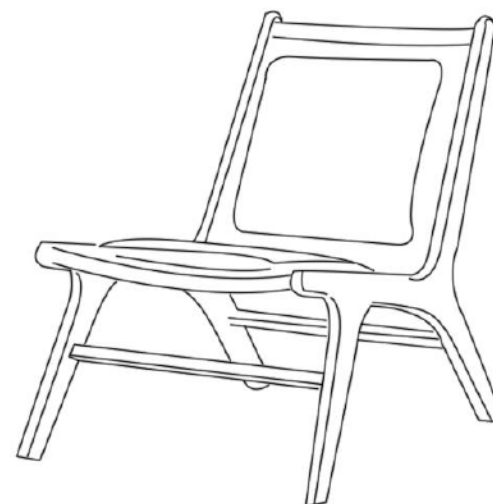

TPZ060

Name: Youan leisure chair

Series: Leisure Chair Series

Material: North American imported ash wood, canvas, genuine leather, 45 density cotton

Painting: Odorless and environmentally friendly paint (Carpoly)

Size: 61*78*76cm, seat height 38cm

Package:92*67*82cm

Net weight: 6.9kg