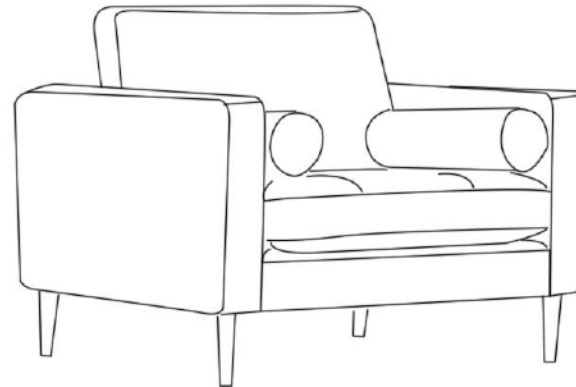

TPZ079S

Name: Commuter Sofa Unit

Series: Sofa

Material: high resilience cotton + down + genuine leather

Size: 102*88*81

Packing: 108*94*53

Net weight: 28kg