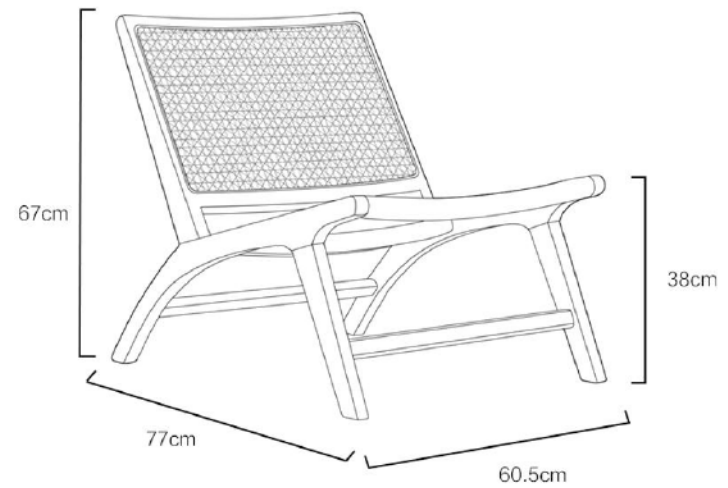

TPZ029C

Name: Rattan saddle chair

Series: Leisure Chair Series

Material: North American imported ash wood + Indonesian real rattan

Painting: PU primer, odorless environmentally friendly paint (whole body polished)

Size: 60.5*77*67cm

Packing: 81.5*68*70.5cm

Net weight: 7kg