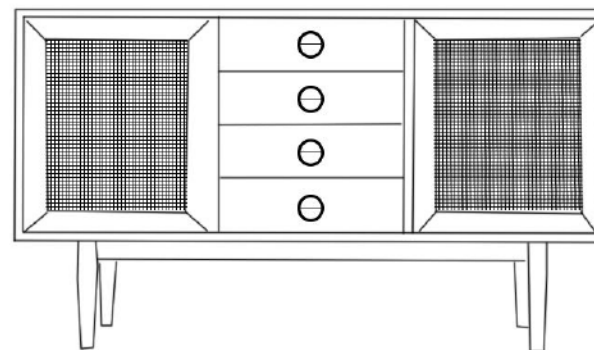

Size: 140\*40\*81cm

Packing: 146\*44\*64 (1 piece)

Net weight: 52.2kg