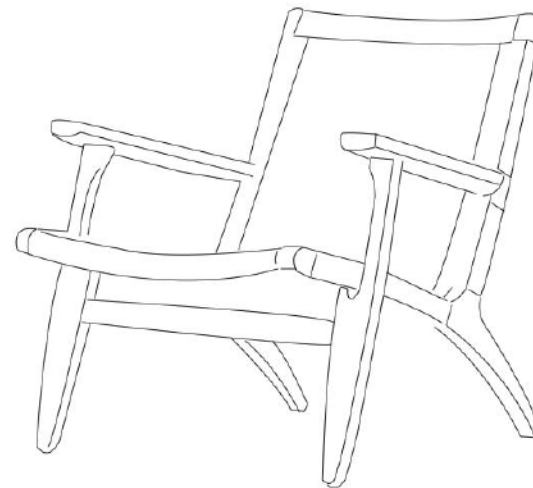

TPZ013

Name: KELAOS leisure chair

Series: Single leisure sofa chair

Material: North American imported ash wood (no auxiliary materials), kraft paper rope, imported larch

Painting: water-based primer, PU topcoat (whole body polished)

Size: 71*73.5*74*39cm

Packing: 74.5*73*74.5cm (complete package)

Net weight: 10.8kg