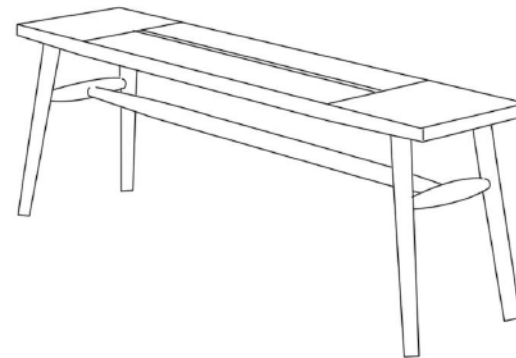

TPZ046

Name: Slo Rope Bench

Series: Leisure Series

Material: North American imported ash wood

Painting: PU primer, odorless environmentally friendly paint (whole body polished)

Accessories: 4.3mm kraft paper rope (imported)

Size: 120*28*42cm

Packing: 123*30*45cm

Net weight: 9.42kg