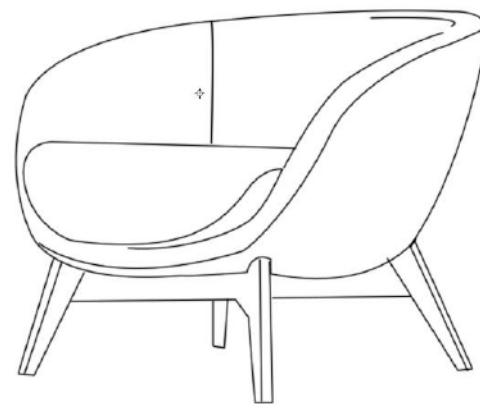

TPZ066

Name: Qingyou leisure chair

Series: Lounge Chair

Material: North American imported ash wood + shaped cotton + teddy velvet fabric

Painting: PU primer, odorless environmentally friendly paint (whole body polished)

Size: 83*93*69cm, seat height 43cm

Packing: 92*92*82cm

Net weight: 24.8kg