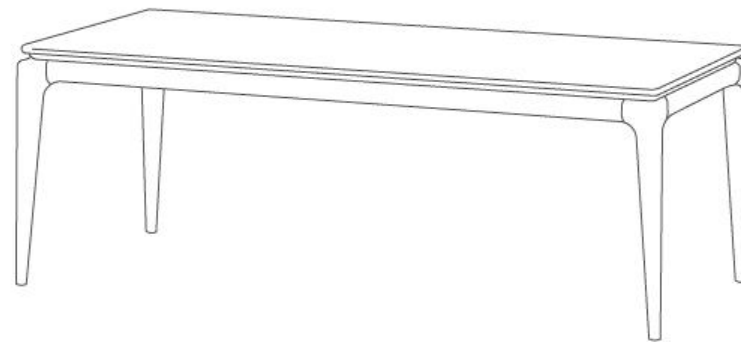

TPZ012

Name: ADELINE Adeline body-hugging coffee table

Series: Body-binding series

Material: North American imported ash wood (top quality material, no auxiliary materials)

Coating: PU primer, water-based topcoat (whole body polished)

Size: 120*55*42cm

Packing: 127*62*16.5cm (tabletop + feet)

Net weight: 11.2kg