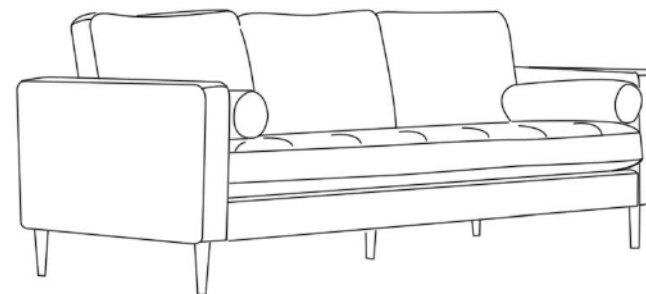

# TPZ079L

Name: Commuter sofa three seats

Series: Sofa

Material: high resilience cotton + down + genuine leather

Size: 220\*88\*81cm

Packing: 226\*94\*53cm

Net weight: 37.38kg