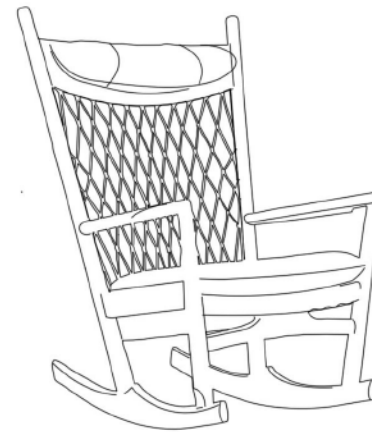

TPZ024

Name: Rocking chair

Series: Leisure Chair Series

Material: North American imported ash wood (top quality material, no auxiliary materials)

Coating: PU primer, water-based topcoat (whole body polished)

Size: (length*width*height) 75*79*111cm, sitting height 44cm

Packing: 86*76.5*110.5

Net weight: 11.5kg