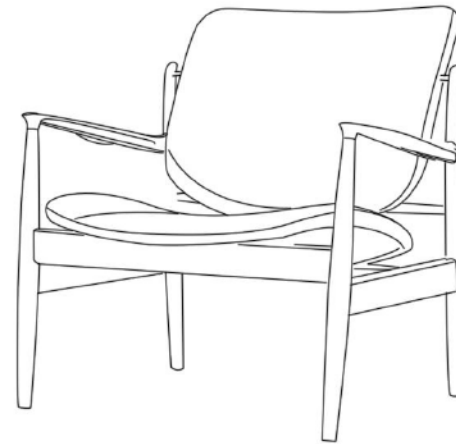

# TPZ096

Name: French Chair

Series: Lounge Chair

Material: ash wood + microfiber

Painting: paint + whole body polishing

Size: 77\*81\*76cm, seat height 37cm

Package: 83\*87\*82cm

Net weight: 11kg