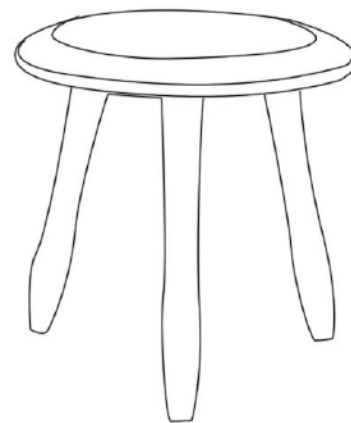

TPZ069

Name: Small round stool

Series: Stool Series

Material: ash wood/red cherry+PU leather

Painting: wood wax oil + whole body polishing

Size: 26cm diameter circle, seat height 26cm

Packing: 27*27*33cm

Net weight: 1.3kg