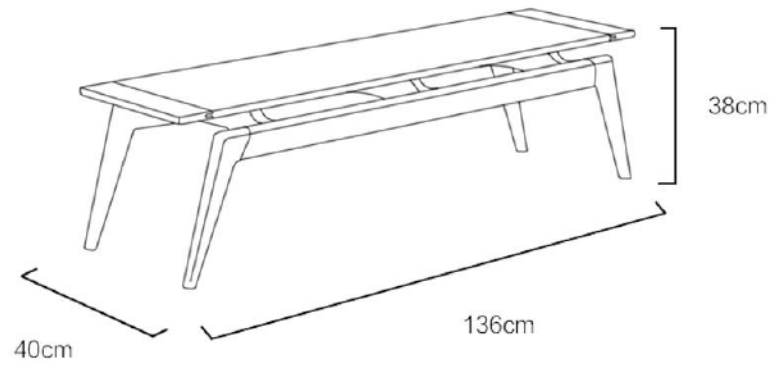

TPZ064

Name: Ethereal coffee table

Series: Several series

Material: North American imported ash + walnut

Painting: Wood wax oil (polished throughout)

Size: 136*40*38cm

Package:150*60*10cm

Net weight: 12.2kg