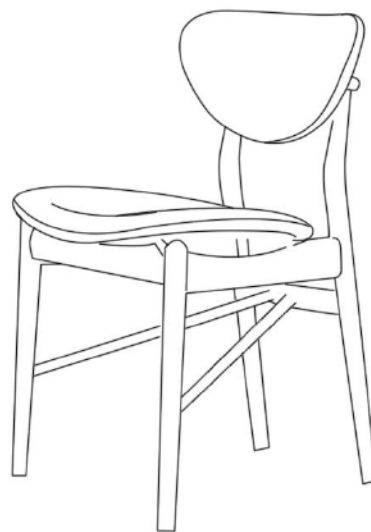

TPZ091

Name: Yinglan dining chair

Series: Lounge Chair

Material: ash wood + silicone environmentally friendly leather

Painting: paint + whole body polishing

Size: 50*53*78cm, seat height 46cm

Package: W53*D53*H78.5cm (single sheet), W54*D63*H96cm (double sheet)

Net weight: 5.9kg