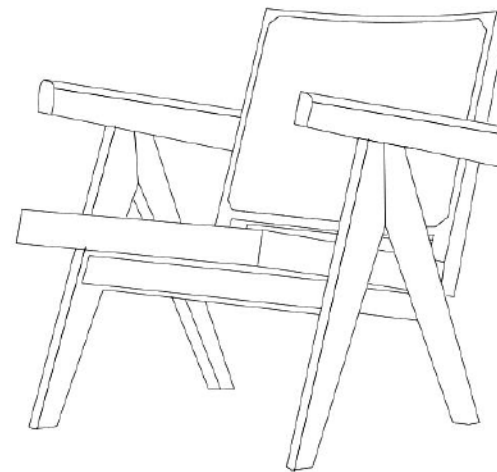

TPZ087

Name: Chandigarh lounge chair teak

Series: Lounge Chair

Material: Burmese teak + Indonesian rattan

Painting: Wood wax oil (polished throughout)

Size: 56.5*70*69.5cm, seat height 37cm

Package:74*63*27cm

Net weight: 9.5kg