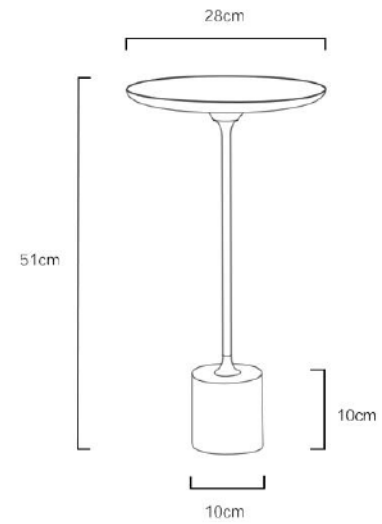

TPZ061

Name: Jardine side table

Series: Coffee Table Series

Material: North American imported walnut + pure copper + carbon steel

Painting: Wood wax oil (polished throughout)

Size: $\varnothing 28$ * H50cm

Package: 45*37*17CM

Net weight: 6.8kg