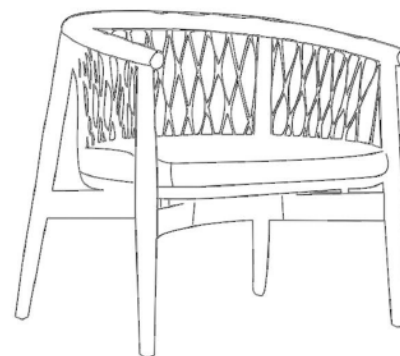

TPZ038

Name: Nice lounge chair

Series: Leisure Chair Series

Material: North American imported ash wood

Painting: PU primer, odorless environmentally friendly paint (whole body polished)

Accessories: core-spun cotton rope + 35 virgin cotton + doll cotton + cotton and linen fabric

Size: 65*70*79*40.5cm

Packing: 72**65*72cm

Net weight: 11.18kg