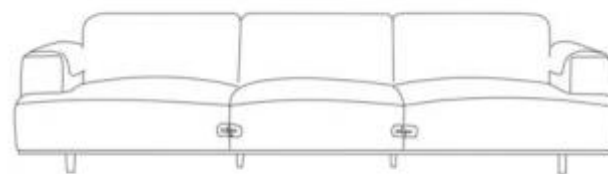

TPZ007-B

Name: BONI sofa (three seats)

Series: Sofa Series

Materials: larch, 40-density cotton, imitation cashmere, genuine leather, ash wood

Size: (length*width*height) 301*92*83cm, sitting height 43cm

Packing: 195*98*75=1 piece, 90*98*75=1 piece (disassembly)

Net weight: about 60kg ((the volume is too large, not measured yet, the weight is about 1.4 times that of similar models on the market)