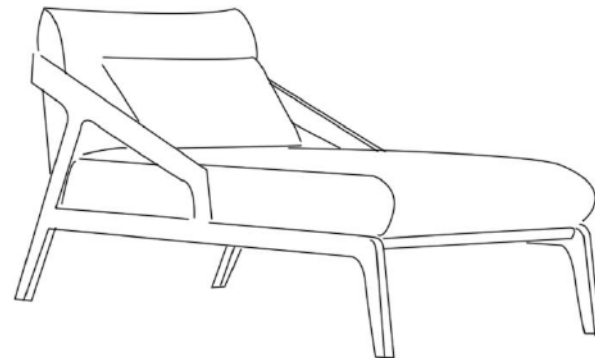

TPZ045

Name: Frizzy Lounge Chair

Series: Lounge Chair Series

Material: North American imported ash wood Coating: PU primer, odorless environmentally friendly paint (polished throughout)

Size: 160*76*86*44cm

Packing: 161*77.5*74cm (1 piece)

Net weight: 21kg