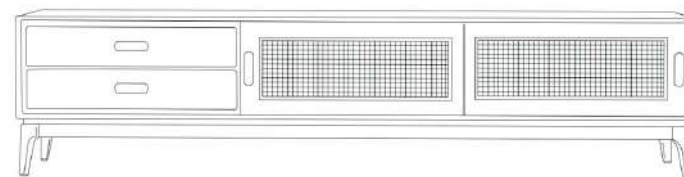

Size: 180/200\*43\*47.5cm (two sizes available)

Packing: 185/205\*46\*38cm (1 piece)

Net weight: 47kg