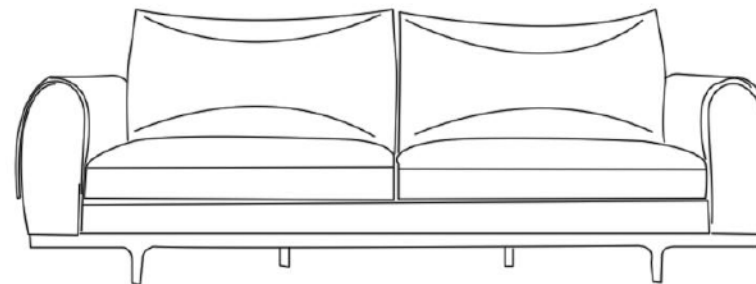

# TPZ097

Name: Sofa

Series: Sofa

Material: ash wood + microfiber

Painting: odorless environmentally friendly paint + whole body polishing

Size: 240\*105\*81cm, seat height 43cm

Packing: 250\*110\*75cm

Net weight: about 75kg