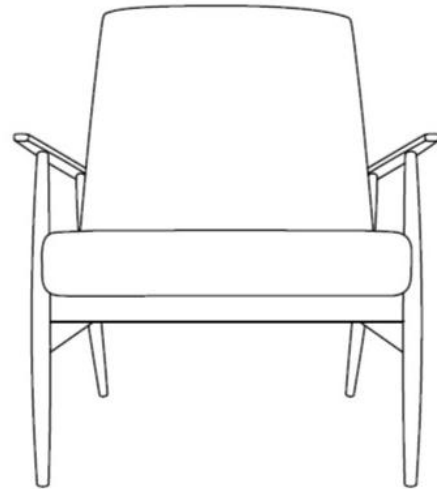

TPZ005

Name: LEHUO leisure chair

Series: Single leisure sofa chair

Material: North American imported ash wood (top quality, no auxiliary materials), 35 density cotton, imported larch

Coating: PU primer, water-based topcoat (whole body polished)

Size: (length*width*height) 62*70*78cm, sitting height 44cm

Packing: 65*73*81cm

Net weight: 10kg