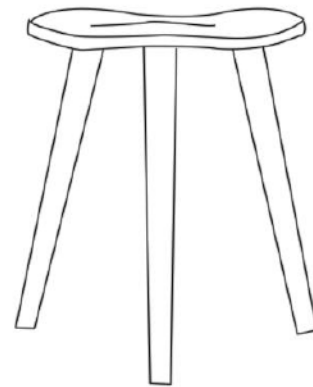

TPZ053

Name: Triangle Wave Stool

Series: Stool Series

Material: North American imported ash wood

Painting: PU primer, odorless environmentally friendly paint (whole body polished)

Size: 34*38.5*42cm

Packaging: 40*40*44cm (1 piece)

Net weight: 2.16kg