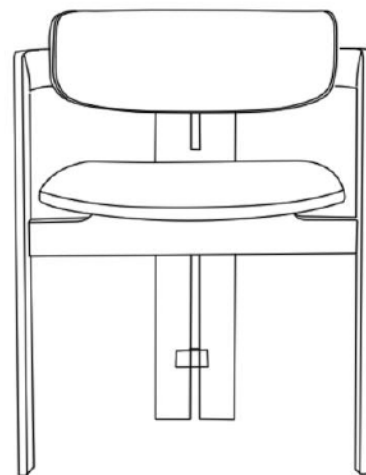

TPZ099

Name: Semicircular Chair

Series: Dining Chair Series

Material: ash wood + microfiber

Painting: wood wax oil + whole body polishing

Size: 57*53.5*75cm, seat height 46cm

Packaging: Double sheet - 59*55*86cm Single sheet - 58*54.5*75.5cm

Net weight: 8.8kg