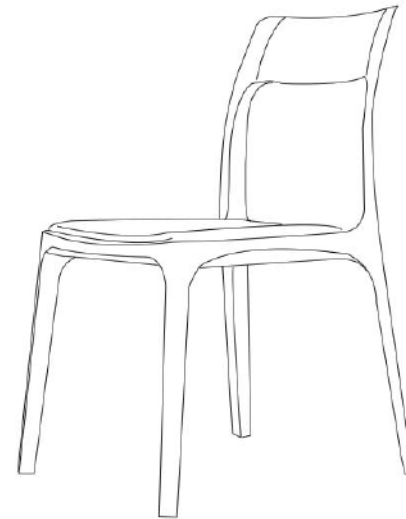

TPZ020

Name: NIKE dining chair

Series: Dining Chair Series

Material: North American imported ash wood (top quality material), plywood, genuine leather/PU/microfiber leather optional, 40 density sponge

Coating: PU primer, water-based topcoat (whole body polished)

Size: (length*width*height) 49*55*84cm, sitting height 45cm

Packaging: 52*63*94cm (full package, 2 pieces/box)

Net weight: 5.76kg (1 piece)