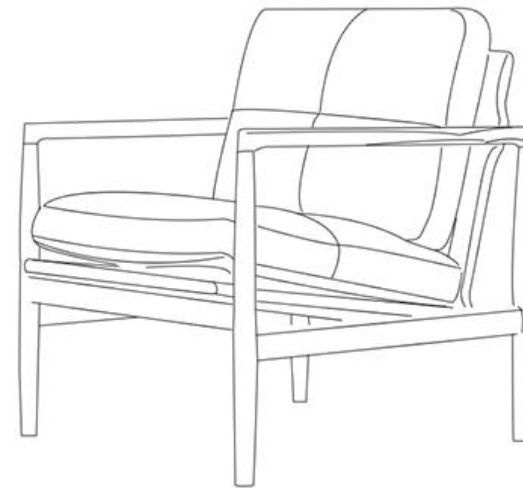

# TPZ002-1

Name: HANK Reading Chair (Wing Version)

Series: Single leisure sofa chair

Material: North American imported ash wood (top quality material, no auxiliary materials), 45 density high density cotton, down

# TPZ005

Name: LEHUO leisure chair

Series: Single leisure sofa chair

Material: North American imported ash wood (top quality, no auxiliary materials), 35 density cotton, imported larch

Coating: PU primer, water-based topcoat (whole body polished)