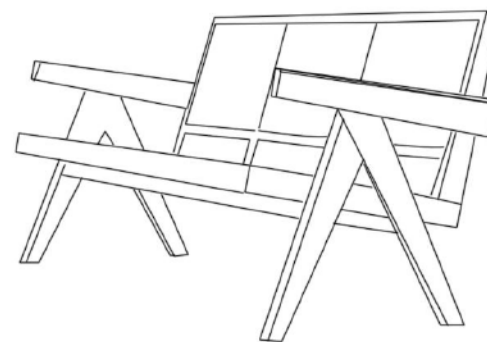

# TPZ075

Name: Chandigarh three seat sofa

Series: Living Room Sofa

Material: Red cherry + Indonesian water rattan

Finish: Wood wax oil

Size: 147\*74\*70cm

Package:146\*65\*26

Net weight: 19kg