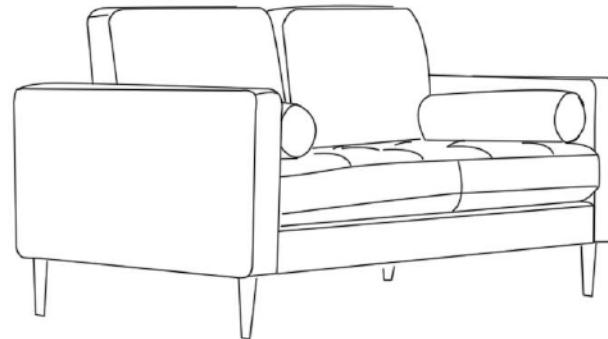

# TPZ079M

Name: Commuter sofa double seat

Series: Sofa

Material: high resilience cotton + down + genuine leather

Size: 160\*88\*81cm

Packing: 166\*94\*53cm

Net weight: 32kg