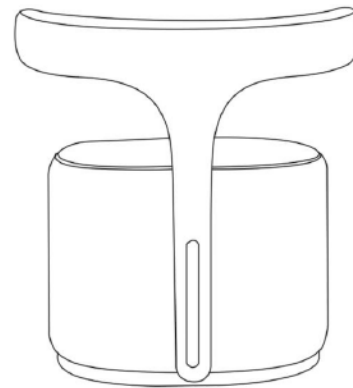

TPZ033

Name: Youyou leisure sofa chair

Series: Leisure Chair Series

Material: North American imported ash wood

Painting: PU primer, odorless environmentally friendly paint (whole body polished)

Leather: cotton and linen

Size: 60*53*64*37cm

Packing: 67.5*60.5*67.5cm

Net weight: 10.24kg