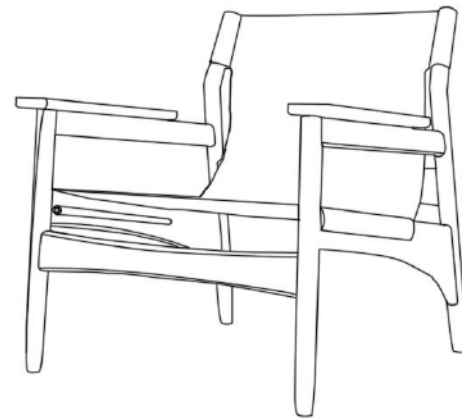

TPZ089

Name: Kerry leisure chair

Series: Lounge Chair

Material: ash wood + canvas / microfiber leather

Painting: odorless environmentally friendly paint + whole body polishing

Size: 64*65.5*71cm, seat height 32cm

Package:90*86*19cm

Net weight: 7.1kg