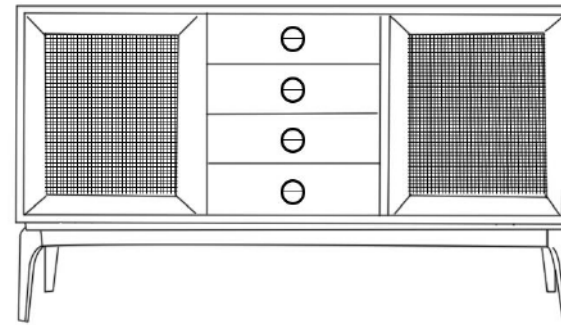

Size: 140\*40\*80cm

Packing: 146\*44\*68cm (1 piece)

Net weight: 59kg