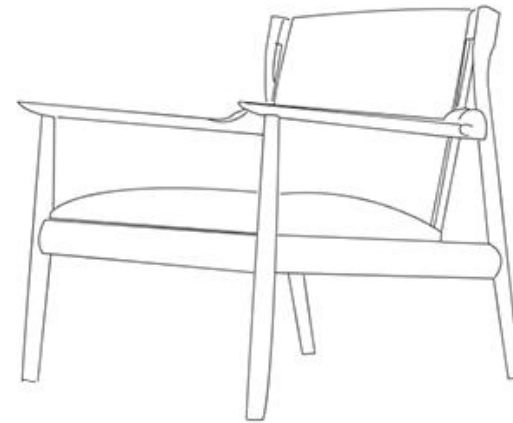

TPZ023

Name: DOUK leisure chair

Series: Single leisure sofa chair

Material: North American imported ash wood (top quality material, no auxiliary materials), 45 density high density cotton, silicone/microfiber

Coating: PU primer, water-based topcoat (whole body polished)

Size: 76*76*78*40cm

Packing: 88.5*86.5*86.5cm

Net weight: 16kg